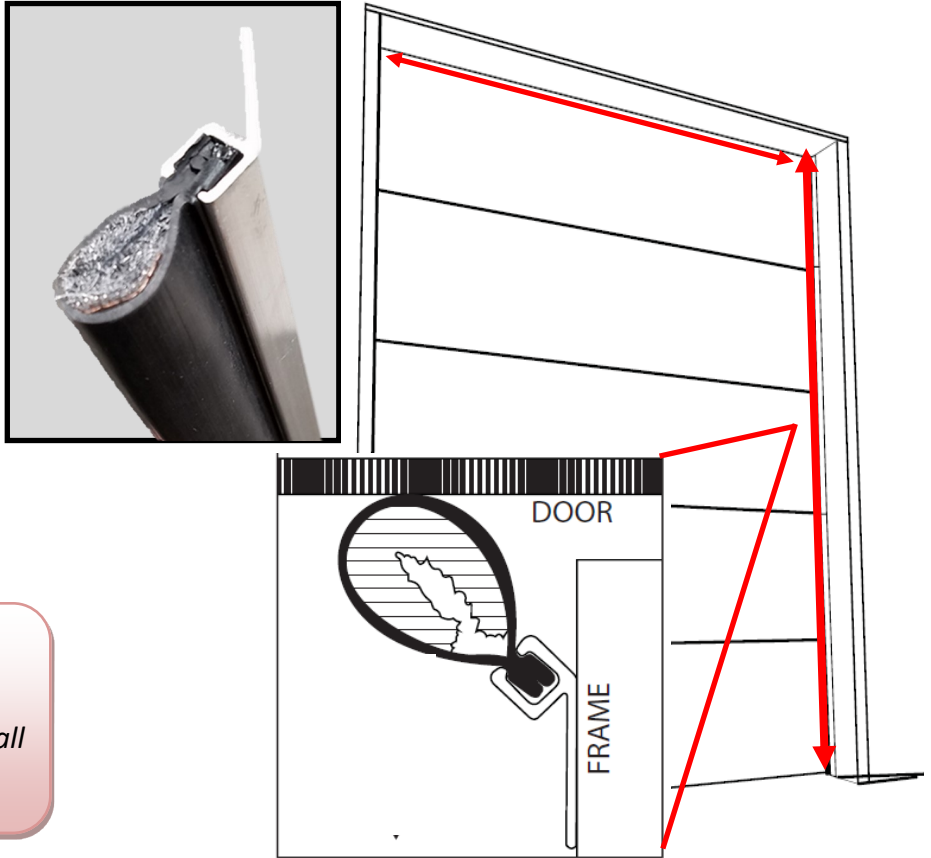

Xcluder® Dock Door Vertical Side & Top Seals

Rodent Proof Side Seals with Slide-'n-Seal Technology

Ideal for: Food Processing Facilities • Storage and Warehouse Facilities • Food Distribution Centers • Grocery Stores • Pet Stores • Supercenters • Any location that requires reduced or eliminated chemical pest control

Unprotected dock doors are an open door for rodents and other pests.

Xcluder® Dock Door Vertical Side Seals feature our patented Xcluder fill fabric, providing a barrier that is impenetrable to rodents and other pests. The durable rubber provides a dependable weatherseal that can pay for itself in energy savings.

Xcluder® Dock Door Vertical Side Seals are easy to install and fit most doors.

For complete protection of the facility, we recommend Xcluder® Door Bottom Seals, Door Sweeps, and Dock Leveler Seals for all dock and access doors.

Features

- ◆ Fits most doors up to 9' (w) x 10' (h)
- ◆ Side seals:
 - ◆ Durable rubber outer with Xcluder filling
 - ◆ Keeps pests out while providing a reliable weatherseal
 - ◆ Slide-'n-Seal replaceable rubber seal fits most standard brush retainers