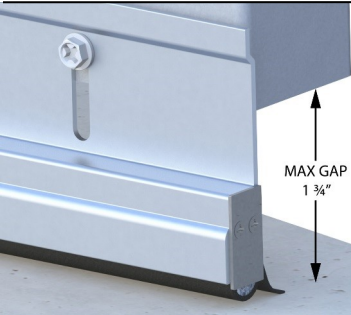

Xcluder® Rodent Proof Door Sweeps

Product Options for a Variety of Applications

Low-Profile

- ✓ Seals gaps up to 1" (25.4 mm)
- ✓ Lowest profile, 1 9/16" (39.5 mm)
- ✓ Minor installation adjustability, 1/16" (2.4mm)
- ✓ Includes self-drilling, 1" mounting screws with combo Phillips & Hex head
- ✓ Lifetime Guarantee against mice and rats*

Low-Profile Door Sweeps	Item #
36" (Dark Bronze or Aluminum)	XCL-12101036-(BR or AL)
48" (Dark Bronze or Aluminum)	XCL-12101048-(BR or AL)

Standard

- ✓ Seals gaps up to 1 1/4" (31.8 mm)
- ✓ Standard Height, 1 13/16" (45.8 mm)
- ✓ Medium installation adjustability, 1/4" (6.4 mm)
- ✓ Includes self-drilling, 1" mounting screws with combo Phillips & Hex head
- ✓ Lifetime Guarantee against mice and rats*

Standard Door Sweeps	Item #
36" (Dark Bronze or Aluminum)	XCL-11101036-(BR or AL)
48" (Dark Bronze or Aluminum)	XCL-11101048-(BR or AL)

Versa-Line

- ✓ Seals gaps up to 1 3/4" (44.5 mm)
 - ✓ Great for industrial and commercial locations
 - ✓ Retrofit for older doors w/ large gaps
- ✓ Robust 2 5/8" (66.4 mm) overall height
- ✓ Maximum installation adjustability, 3/4" (19 mm)
- ✓ Includes self-drilling, 1" mounting screws with combo Phillips & Hex head
- ✓ Optional cover hides mounting hardware, providing a high-end, finished appearance
 - ✓ Great for retail & office locations
 - ✓ Anodized Dark Bronze and Aluminum finishes offered
- ✓ **Replacement covers available**
- ✓ Lifetime Guarantee against mice and rats*