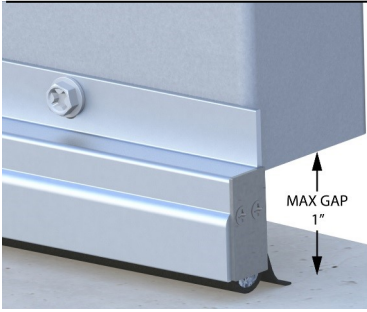

Xcluder® Rodent Proof Door Sweeps

Product Options for a Variety of Applications

Low-Profile

- ✓ Seals gaps up to 1" (25.4 mm)
- ✓ Lowest profile, 1 9/16" (39.5 mm)
- ✓ Minor installation adjustability, 1/16" (2.4mm)
- ✓ Includes self-drilling, 1" mounting screws with combo Phillips & Hex head
- ✓ Lifetime Guarantee against mice and rats*

Low-Profile Door Sweeps	Item #
36" (Dark Bronze or Aluminum)	XCL-12101036-(BR or AL)
48" (Dark Bronze or Aluminum)	XCL-12101048-(BR or AL)

Standard

- ✓ Seals gaps up to 1 1/4" (31.8 mm)
- ✓ Standard Height, 1 13/16" (45.8 mm)
- ✓ Medium installation adjustability, 1/4" (6.4 mm)
- ✓ Includes self-drilling, 1" mounting screws with combo Phillips & Hex head
- ✓ Lifetime Guarantee against mice and rats*

Standard Door Sweeps	Item #
36" (Dark Bronze or Aluminum)	XCL-11101036-(BR or AL)
48" (Dark Bronze or Aluminum)	XCL-11101048-(BR or AL)

Versa-Line

- ✓ Seals gaps up to 1 3/4" (44.5 mm)
 - ✓ Great for industrial and commercial locations
 - ✓ Retrofit for older doors w/ large gaps
- ✓ Robust 2 5/8" (66.4 mm) overall height
- ✓ Maximum installation adjustability, 3/4" (19 mm)
- ✓ Includes self-drilling, 1" mounting screws with combo Phillips & Hex head
- ✓ Optional cover hides mounting hardware, providing a high-end, finished appearance
 - ✓ Great for retail & office locations
 - ✓ Anodized Dark Bronze and Aluminum finishes offered
- ✓ **Replacement covers available**
- ✓ Lifetime Guarantee against mice and rats*