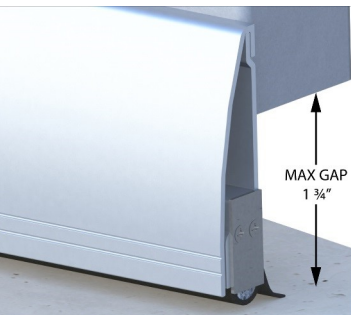

*Please see BuyXcluder.com for guarantee details