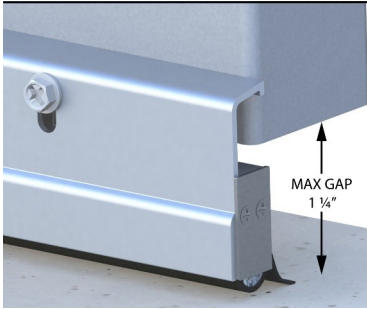

Xcluder® Rodent Proof Door Sweeps

Product Options for a Variety of Applications

Low-Profile

- ✓ Seals gaps up to 1" (25.4 mm)
- ✓ Lowest profile, 1 9/16" (39.5 mm)
- ✓ Minor installation adjustability, 1/16" (2.4mm)
- ✓ Includes self-drilling, 1" mounting screws with combo Phillips & Hex head
- ✓ Lifetime Guarantee against mice and rats*

Low-Profile Door Sweeps	Item #
36" (Dark Bronze or Aluminum)	XCL-12101036-(BR or AL)
48" (Dark Bronze or Aluminum)	XCL-12101048-(BR or AL)

Standard

- ✓ Seals gaps up to 1 1/4" (31.8 mm)
- ✓ Standard Height, 1 13/16" (45.8 mm)
- ✓ Medium installation adjustability, 1/4" (6.4 mm)
- ✓ Includes self-drilling, 1" mounting screws with combo Phillips & Hex head
- ✓ Lifetime Guarantee against mice and rats*

Standard Door Sweeps	Item #
36" (Dark Bronze or Aluminum)	XCL-11101036-(BR or AL)
48" (Dark Bronze or Aluminum)	XCL-11101048-(BR or AL)

Versa-Line

- ✓ Seals gaps up to 1 3/4" (44.5 mm)
 - ✓ Great for industrial and commercial locations
 - ✓ Retrofit for older doors w/ large gaps
- ✓ Robust 2 5/8" (66.4 mm) overall height
- ✓ Maximum installation adjustability, 3/4" (19 mm)
- ✓ Includes self-drilling, 1" mounting screws with combo Phillips & Hex head
- ✓ Optional cover hides mounting hardware, providing a high-end, finished appearance
 - ✓ Great for retail & office locations
 - ✓ Anodized Dark Bronze and Aluminum finishes offered
- ✓ **Replacement covers available**
- ✓ Lifetime Guarantee against mice and rats*