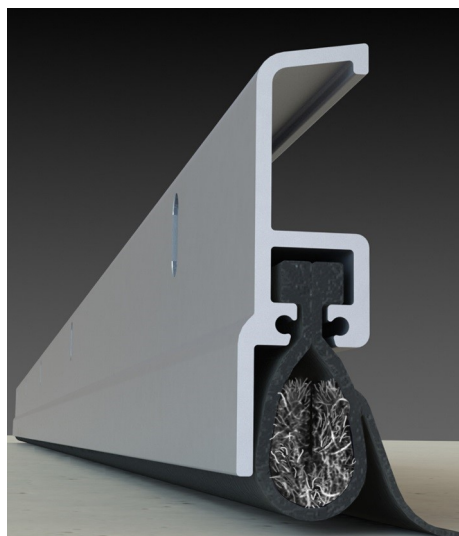

Xcluder® Rodent Proof Door Sweeps *For Commercial & Residential Applications*

Under-door gaps are one of the most common entry points for mice and rats, and other sweeps are no match for the gnawing of these pests. Xcluder sweeps have long been trusted by pest professionals worldwide, and with our latest sweeps, Xcluder continues to provide industry-leading rodent protection and peace of mind for any home or business owner. The innovative designs are now even easier to install and offer a clean, upscale aesthetic and a lifetime guarantee against mice and rats.*

Key Features

Use and Ease of Installation:

- ✓ Cut to size using common tools
- ✓ Enhanced vertical adjustability for hassle-free installation
- ✓ Easy install screw-on end caps
- ✓ Interior or exterior installation

Construction:

- ✓ Sturdy aluminum retainer
- ✓ Durable weatherseal with Xcluder Fill Fabric core
- ✓ Includes mounting hardware
- ✓ Available in two colors

*Please see BuyXcluder.com for guarantee details

Xcluder® Rodent Proof Door Sweeps

Product Options for a Variety of Applications

Low-Profile

- ✓ Seals gaps up to 1" (25.4 mm)
- ✓ Lowest profile, 1 9/16" (39.5 mm)
- ✓ Minor installation adjustability, 1/16" (2.4mm)
- ✓ Includes self-drilling, 1" mounting screws with combo Phillips & Hex head
- ✓ Lifetime Guarantee against mice and rats*