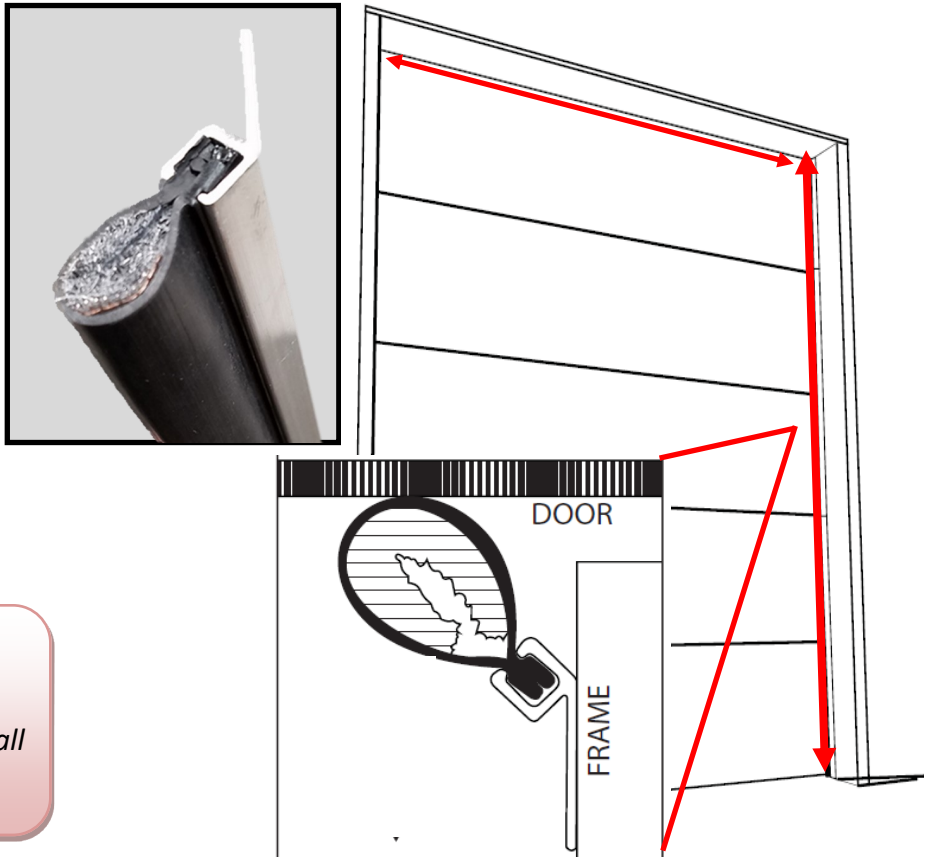

Xcluder® Dock Door Vertical Side & Top Seals

Rodent Proof Side Seals with Slide-'n-Seal Technology

Ideal for: Food Processing Facilities • Storage and Warehouse Facilities • Food Distribution Centers • Grocery Stores • Pet Stores • Supercenters • Any location that requires reduced or eliminated chemical pest control

Unprotected dock doors are an open door for rodents and other pests.

Xcluder® Dock Door Vertical Side Seals feature our patented Xcluder fill fabric, providing a barrier that is impenetrable to rodents and other pests. The durable rubber provides a dependable weatherseal that can pay for itself in energy savings.

Xcluder® Dock Door Vertical Side Seals are easy to install and fit most doors.

For complete protection of the facility, we recommend Xcluder® Door Bottom Seals, Door Sweeps, and Dock Leveler Seals for all dock and access doors.

Features

- ◆ Fits most doors
- ◆ Side seals:
 - ◆ Durable rubber outer with Xcluder filling
 - ◆ Keeps pests out while providing a reliable weatherseal
 - ◆ Slide-'n-Seal replaceable rubber seal fits most standard brush retainers