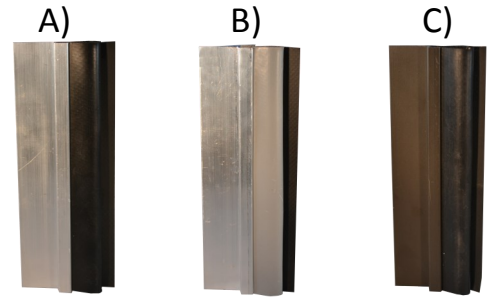

Xcluder® Pest Control Astragal (Vertical) Door Seals - Product Options

Vertical Door Seals are available three ways –

- Single Astragal Door Seal
- Single Astragal Door Seal with Flap
- Two Piece Astragal Door Seal Kits

Pictured is an end view of the aluminum retainer w/ black rubber w/ flap for an additional barrier against light and weather.

Step #1 - Choose Your Desired Installation Application	Step #2 - Choose the Seal that works best with your style of door	Step #3 - Choose from three retainer and rubber color combinations		
		A)Aluminum Retainer w/ Black rubber	B)Aluminum Retainer w/ Gray Rubber	C)Bronze Retainer w/ Black Rubber
Adhesive Application - Applies to door with durable weather resistant pressure attached adhesive strip	- Single Seal - Adhesive Application	162901	162910	162902
	- Single Seal w/ Flap - Adhesive Application	162901F	162910F	162902F
	- Two Piece Kit - Adhesive Application	162921	162930	162922
Hardware Application - Pre-drilled Holes and 6 x 3/4" stainless steel sheet metal screws included	- Single Seal - Hardware Application	162904	162911	162905
	- Single Seal w/ Flap - Hardware Application	162904F	162911F	162905F
	- Two Piece Kit - Hardware Application	162924	162931	162925

Glass Door Threshold Astragal Gap Seals

- ◆ Height: 6"
- ◆ Applies to door with durable weather resistant pressure attached adhesive strip

A) Aluminum Retainer W/ Black rubber	B) Aluminum Retainer W/ Gray Rubber	C) Bronze Retainer W/ Black Rubber
162907	162909	162908