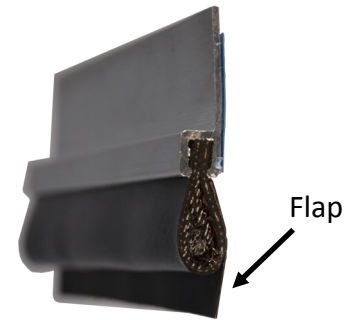

Xcluder® Pest Control Astragal (Vertical) Door Seals - Product Options

Vertical Door Seals are available three ways –

- Single Astragal Door Seal
- Single Astragal Door Seal with Flap
- Two Piece Astragal Door Seal Kits

Pictured is an end view of the aluminum retainer w/ black rubber w/ flap for an additional barrier against light and weather.

Step #1 - Choose Your Desired Installation Application	Step #2 - Choose the Seal that works best with your style of door	Step #3 - Choose from three retainer and rubber color combinations		
		A)Aluminum Retainer w/ Black rubber	B)Aluminum Retainer w/ Gray Rubber	C)Bronze Retainer w/ Black Rubber
Adhesive Application - Applies to door with durable weather resistant pressure attached adhesive strip	- Single Seal - Adhesive Application	162901	162910	162902
	- Single Seal w/ Flap - Adhesive Application	162901F	162910F	162902F
	- Two Piece Kit - Adhesive Application	162921	162930	162922
Hardware Application - Pre-drilled Holes and 6 x 3/4" stainless steel sheet metal screws included	- Single Seal - Hardware Application	162904	162911	162905
	- Single Seal w/ Flap - Hardware Application	162904F	162911F	162905F
	- Two Piece Kit - Hardware Application	162924	162931	162925

Glass Door Threshold Astragal Gap Seals

- ◆ Height: 6"
- ◆ Applies to door with durable weather resistant pressure attached adhesive strip

A) Aluminum Retainer W/ Black rubber	B) Aluminum Retainer W/ Gray Rubber	C) Bronze Retainer W/ Black Rubber
162907	162909	162908