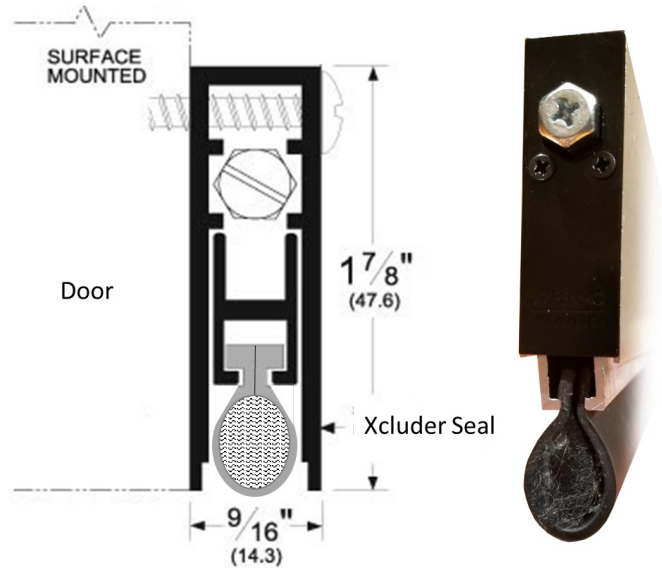

Xcluder® Automatic Door Bottom

Rodent Proof, Auto-retracting Door Bottom Seals

Ideal for uneven surfaces, the Xcluder Automatic Door Bottom (ADB) features an aluminum case surrounding a movable drop-bar seal. The drop-bar seal is actuated by a plunger which contacts the jamb as the door is closing, forcing the drop-bar seal down against the floor / threshold creating a secure seal.

The rubber seal is filled with our patented Xcluder fill fabric to provide dependable protection against rodents and the elements.

Key Features:

- Surface mount to either wood or hollow metal doors
- Non-handed reversible design. Simply flip the ADB for left or right hand actuation
- Available in 36" (91.44 cm) and 48" (121.9 cm) lengths
- Xcluder ADBs can be trimmed down by up to 2" (5 cm)
- End plates included
- The drop-bar seal actuation mechanism causes the drop-bar seal to always actuate on the hinge side first. This feature prevents the seal from skidding along the floor / threshold while the door is being closed. Door hang up will not occur.
- Seals gaps up to .75" (20 mm)

Options and Sizing

Item	Description	Length	Color
162525-36	Xcluder Automatic Door Bottom	36" (91.44 cm)	Aluminum
162525-48	Xcluder Automatic Door Bottom	48" (121.9 cm)	Aluminum